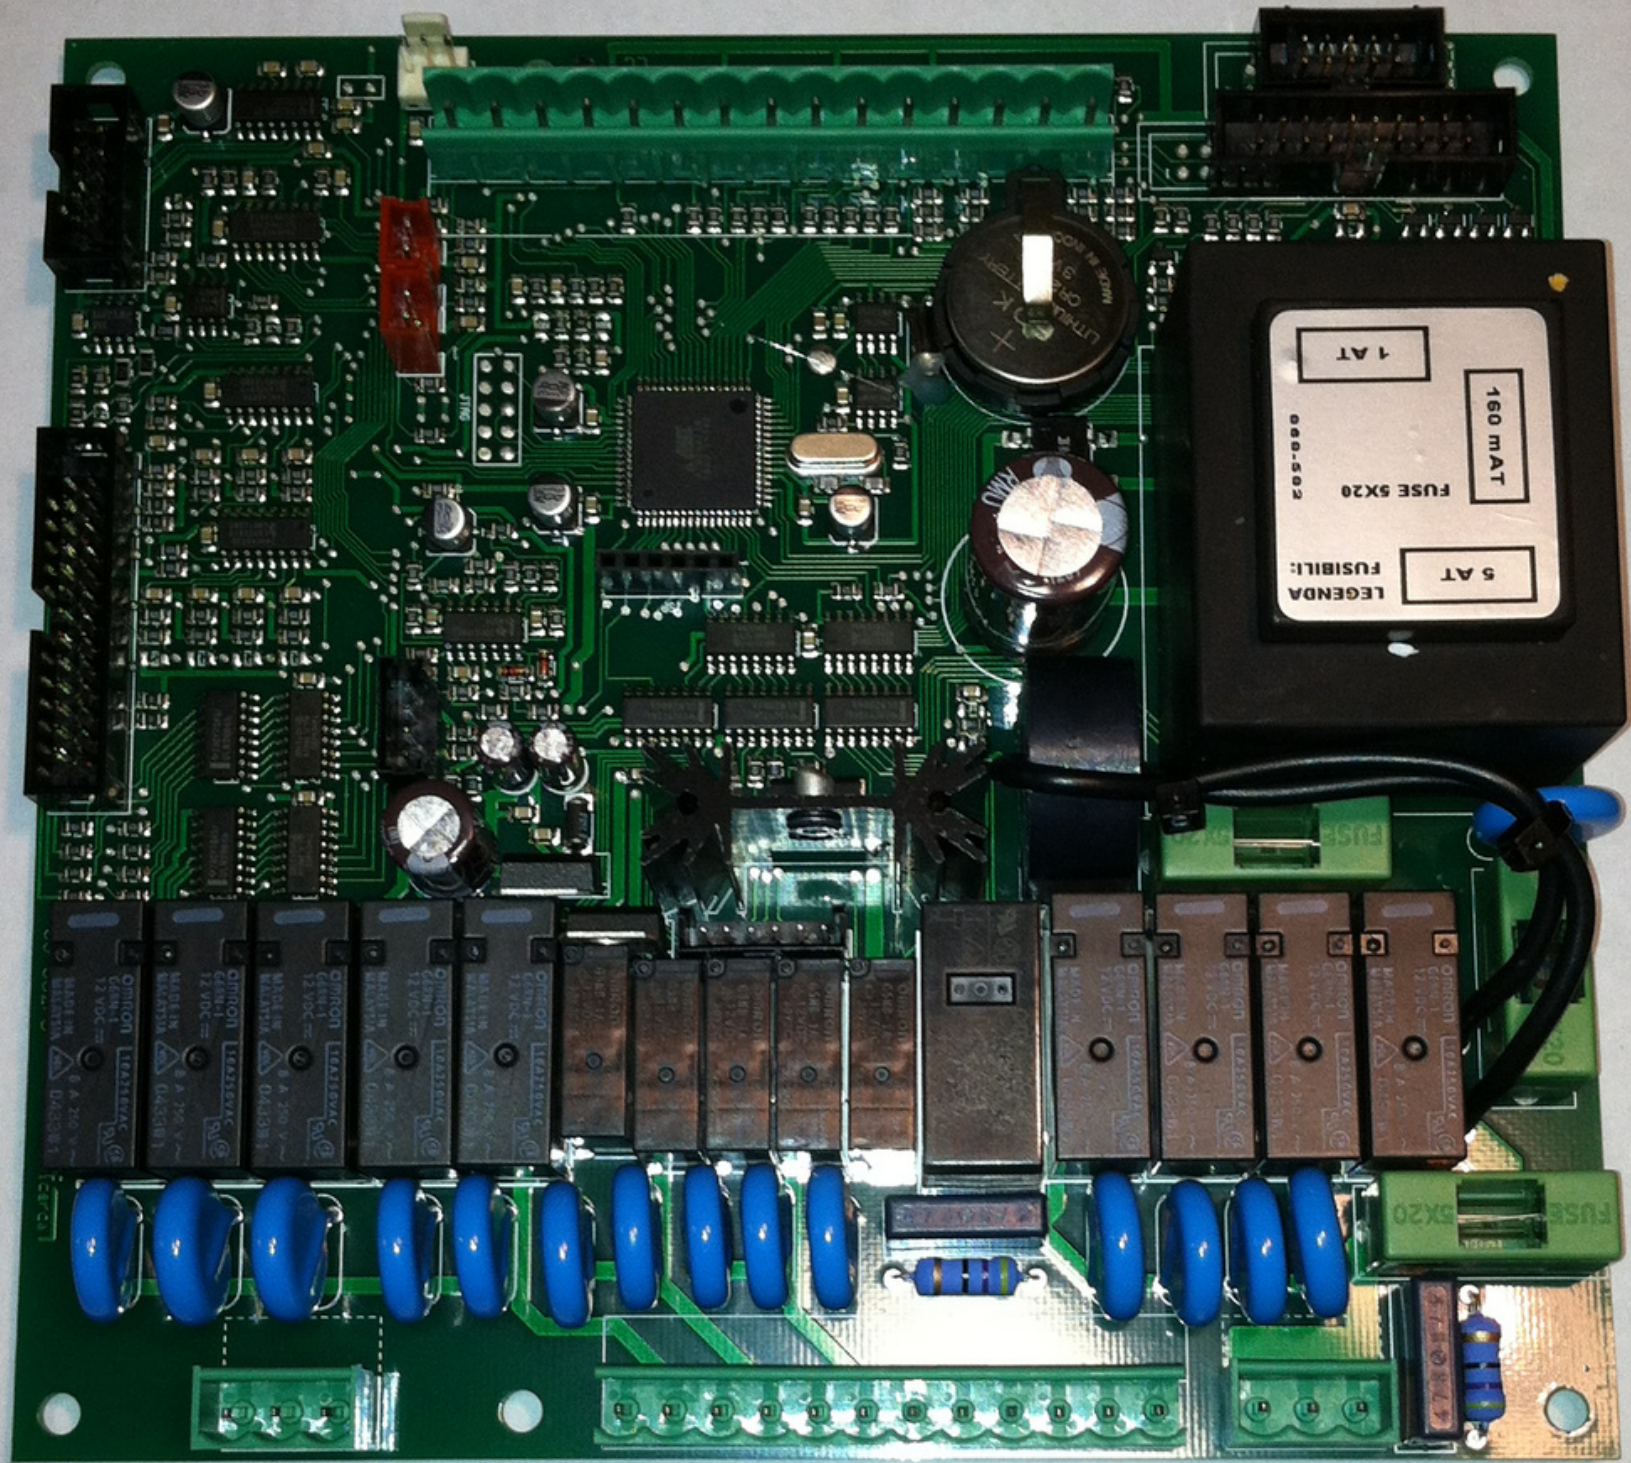

04900993

2-line Display T3 2/3 groups

Aurelia II

04900987

TFT Digit 2/3/4 groups

Aurelia II

04900986

TFT T3 2/3 groups